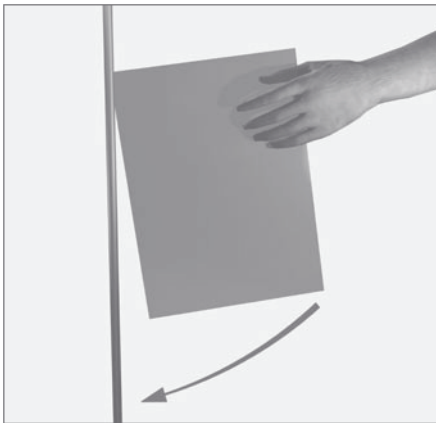

The 'Push.To.Fit' System

▼ Contains Gripflex™ technology that holds inserts tightly in place.

Simply 'Push To Fit' the graphic panels and accessories in the Gripflex™ slot. Image-N gives incredible flexibility to change and enhance your display.

Image-N1 can be used in a huge number of applications both in window displays and in-store. It can be made into a free standing floor or counter display, or wall mounted, fitted floor to ceiling or ceiling hung. Standard fixing display accessories are available for you to use as required, see our website www.tagisystems.co.uk

Round aluminium extrusion section 18mm in diameter with one Gripflex™ slot and one standard fixing slot.

Simply 'Push.To.Fit' It couldn't be easier

Defy the constraints of traditional systems and transform your signs and displays into powerful, comprehensive information and merchandising vehicles with Image-N.