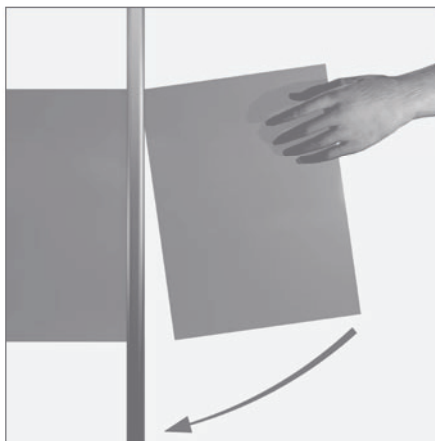

The 'Push.To.Fit' System

▼ Contains Gripflex™ technology that holds inserts tightly in place.

Simply 'Push To Fit' the graphic panels or accessories into the Gripflex™ slot. Image-N gives incredible flexibility to change or enhance display.

Flattened oval extrusion section 34mm x 24mm with two gripflex™ slots and produced with one M8 and one M4 internal boss for fitting base plate or accessories. Slots accept 3mm panels.

Image-N42 can be used in a huge number of applications both in window displays and in-store. It can be made into a free standing floor or counter display, or wall mounted, fitted floor to ceiling or ceiling hung.

Standard fixing display accessories are available for you to use as required, see our website www.tagisystems.co.uk

Accessories N42

As the panels push into the slot there is no need for additional fixing components, this gives Image-N units a clean and uncluttered appearance. This also means the system is easy to change or enhance to create more impact.

The 'Push.To.Fit' System

Just push into the slot to fit, it couldn't be easier.

Applications + Uses

- Product Displays
- Announcement Boards
- Floor Directories
- Area Identification
- Menu Display
- Banner Display
- Counter Top Display
- Window Display
- Poster Display
- Directional Signs
- Literature Holders
- Digital Screen Holders
- Signs
- Point-Of-Sale