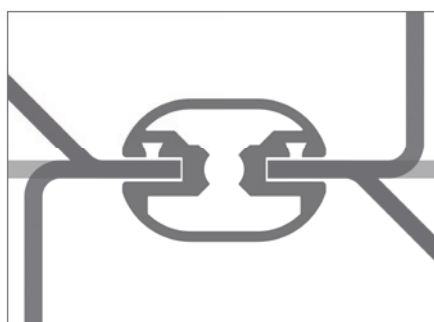

The 'Push.To.Fit' System

▼ Contains Gripflex™ technology that holds inserts tightly in place.

Simply 'Push To Fit' the graphic panels or accessories into the Gripflex™ slot. Image-N gives incredible flexibility to change or enhance display.

Flattened oval extrusion section 34mm x 24mm with two gripflex™ slots and produced with one M8 and one M4 internal boss for fitting base plate or accessories. Slots accept 3mm panels.

Image-N42 can be used in a huge number of applications both in window displays and in-store. It can be made into a free standing floor or counter display, or wall mounted, fitted floor to ceiling or ceiling hung.

Standard fixing display accessories are available for you to use as required, see our website www.tagisystems.co.uk

Accessories N42

As the panels push into the slot there is no need for additional fixing components, this gives Image-N units a clean and uncluttered appearance. This also means the system is easy to change or enhance to create more impact.

The 'Push.To.Fit' System

Just push into the slot to fit, it couldn't be easier.

Applications + Uses

- Product Displays
- Announcement Boards
- Floor Directories
- Area Identification
- Menu Display
- Banner Display
- Counter Top Display
- Window Display
- Poster Display
- Directional Signs
- Literature Holders
- Digital Screen Holders
- Signs
- Point-Of-Sale