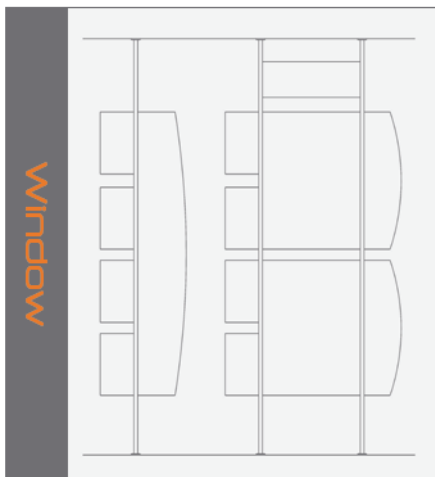

The 'Push.To.Fit' System

▼ Contains Gripflex™ technology that holds inserts tightly in place.

Simply 'Push To Fit' the graphic panels or accessories into the Gripflex™ slot. Image-N gives incredible flexibility to change or enhance display.

Flattened oval extrusion section 34mm x 24mm with two gripflex™ slots and produced with one M8 and one M4 internal boss for fitting base plate or accessories. Slots accept 3mm panels.

Image-N42 can be used in a huge number of applications both in window displays and in-store. It can be made into a free standing floor or counter display, or wall mounted, fitted floor to ceiling or ceiling hung.

The 'Push.To.Fit' System

Just push into the slot to fit, it couldn't be easier.

Applications + Uses

- Product Displays
- Announcement Boards
- Floor Directories
- Area Identification
- Menu Display
- Banner Display
- Counter Top Display
- Window Display
- Poster Display
- Directional Signs
- Literature Holders
- Digital Screen Holders
- Signs
- Point-Of-Sale